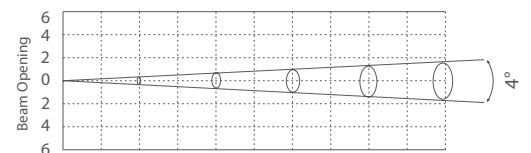

Flood light OLIST

DMX
512

RDM

IP66
OUTDOOR RATED

white grey black

356 122
LED Power Colour Temp Luminous
450 W RGBW 12704 lm

LIGHT DISTRIBUTION

4° - 10° - 20°

Diameter(M) 0.71 .4 2.12 .8 3.5

Distance(M) 10 20 30 40 50
Lux center(lux) 11937 2984 1326 746 477